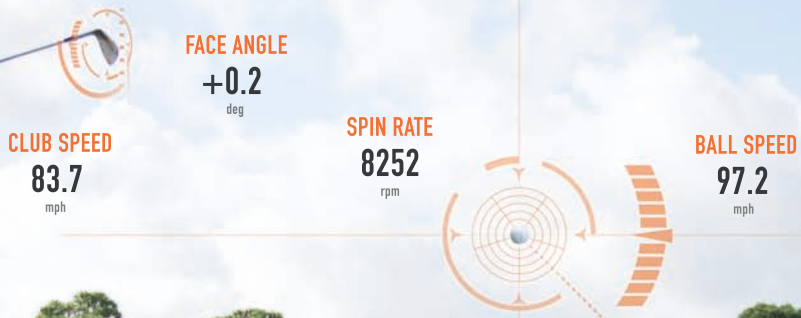

TRACKMAN

UNLEASH YOUR POTENTIAL

EASY ALIGNMENT

DUAL RADAR

AUTO LEVELLING